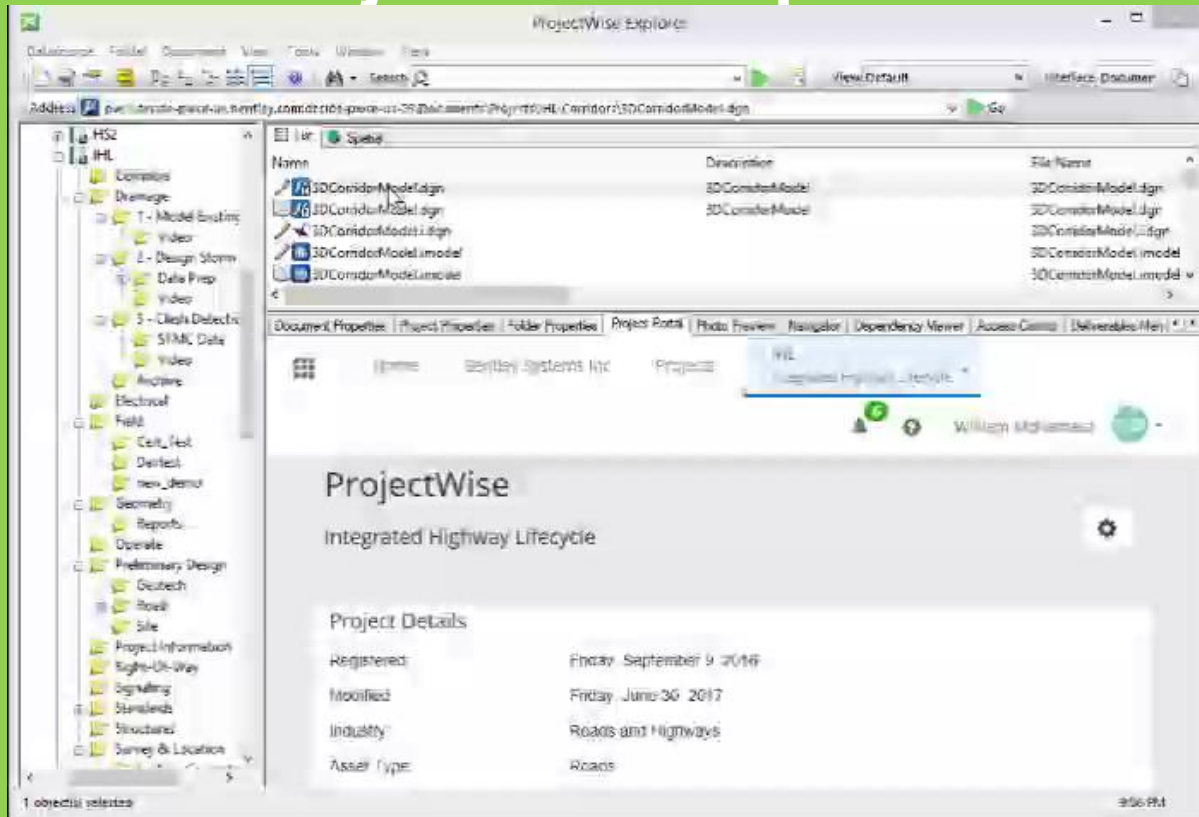

ProjectWise Project

Dedicated to continued enhancement for Best-in-Class Design Collaboration

ProjectWise Explorer