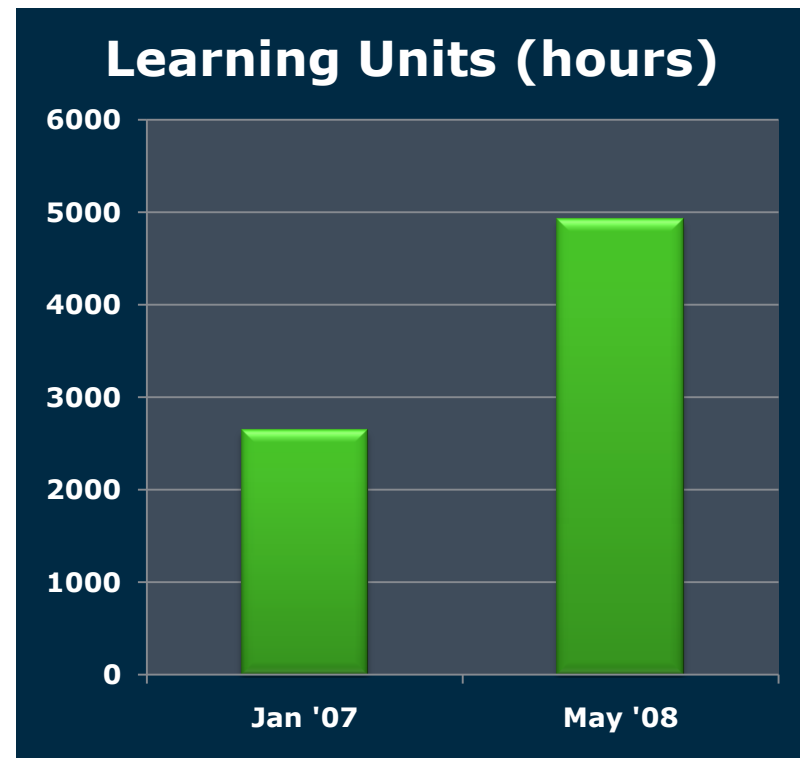

Hele tiden mere indhold ...

OnDemand eLearning