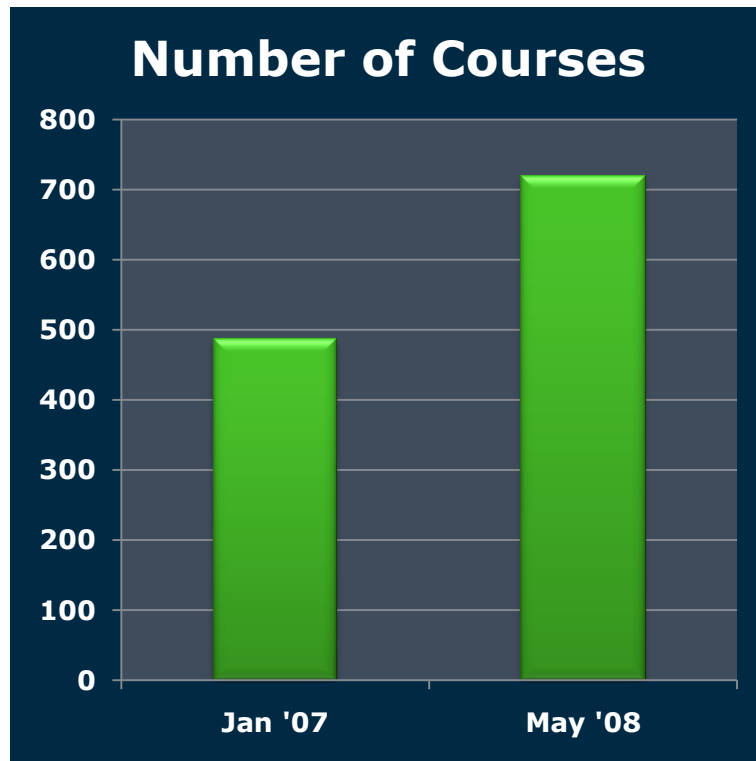

Hele tiden mere indhold ...

OnDemand eLearning